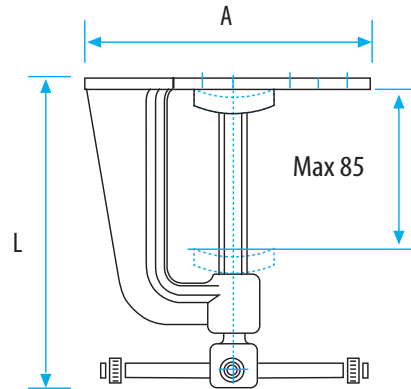

UNZERBRECHLICH

FORTISSIMO

UNBREAKABLE

CLAMPING SCREW

Clamping screw for attaching Vises to the bench without drilling work.
For installation Vises available also in red.

FORTISSIMO

Part	Size (inch)	L	A Ø	B Ø	C Ø	D Ø	lbs.
FRTPCS-100	4"	3.5"	4.5"	5.5"	M 10	3	
FRTPCS-115	4.5"	4"	5.5"	6"	M 12	3.3	
FRTPCS-125	5"	4.4"	6"	7"	M 12	3.7	
FRTPCS-135	5.5"	5.5"	6.5"	7.5"	M 14	3.9	