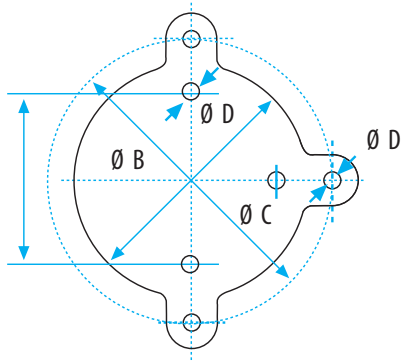

UNZERBRECHLICH

FORTISSIMO

UNBREAKABLE

CLAMPING SCREW

Clamping screw for attaching Vises to the bench without drilling work.
For installation Vises available also in red.

FORTISSIMO

Part	Size (inch)	L	A Ø	B Ø	C Ø	D Ø	lbs.
FRTPCS-100	4"	3.5"	4.5"	5.5"	M 10	3	
FRTPCS-115	4.5"	4"	5.5"	6"	M 12	3.3	
FRTPCS-125	5"	4.4"	6"	7"	M 12	3.7	
FRTPCS-135	5.5"	5.5"	6.5"	7.5"	M 14	3.9	