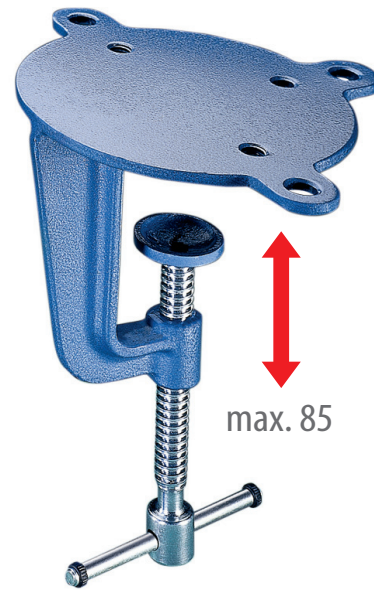

UNZERBRECHLICH

FORTISSIMO

UNBREAKABLE

CLAMPING SCREW

Clamping screw for attaching Vises to the bench without drilling work.
For installation Vises available also in red.

FORTISSIMO

Part	Size (inch)	L	A Ø	B Ø	C Ø	D Ø	lbs.
FRTPCS-100	4"	3.5"	4.5"	5.5"	M 10	3	
FRTPCS-115	4.5"	4"	5.5"	6"	M 12	3.3	
FRTPCS-125	5"	4.4"	6"	7"	M 12	3.7	
FRTPCS-135	5.5"	5.5"	6.5"	7.5"	M 14	3.9	