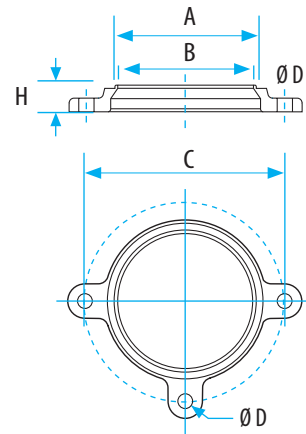

## SWIVEL BASE

Primo Swivel Base: Drop forged, infinitely variable rotation between 0° and 360°. Position lockable by special bolt- screw arm. Suitable also for other brands.

0° and 360°

Plastic

Metal

Plastic Part	Size (inch)	A	B	C	H	D Ø	lbs.	Metal Part
FRTSP-100	4"	4"	4"	6"	0.6"	.45"	1.7	FRTS-100
FRTSP-115	4.5"	4.5"	4.5"	6"	0.7"	.5"	2.2	FRTS-115
FRTSP-125	5"	5"	5"	7"	0.8"	.5"	2.8	FRTS-125
FRTSP-135	5.5"	5.5"	5.5"	7.5"	0.9"	.6"	3	FRTS-135
FRTSP-150	6"	6"	6"	8.5"	0.9"	.6"	4.4	FRTS-150
FRTSP-175	7"	7"	7"	9.5"	1.1"	.65"	5.7	FRTS-175
FRTSP-200	8"	7"	7"	9.5"	1.1"	.65"	5.7	FRTS-200

0° and 360°