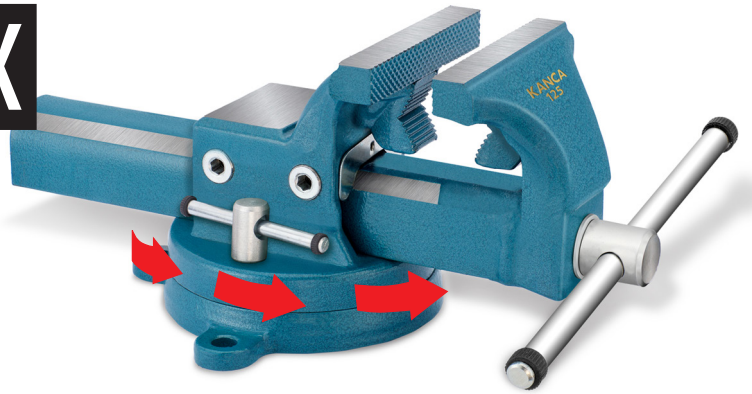

# FORTISSIMO FIX

UNBREAKABLE

## SWIVEL BASE

Primo Swivel Base: Drop forged, infinitely variable rotation between 0° and 360°. Position lockable by special bolt- screw arm. Suitable also for other brands.

0° and 360°

Plastic

Metal

Plastic Part	Size (inch)	A	B	C	H	D Ø	lbs.	Metal Part
FRTSP-100	4"	4"	4"	6"	0.6"	.45"	1.7	FRTS-100
FRTSP-115	4.5"	4.5"	4.5"	6"	0.7"	.5"	2.2	FRTS-115
FRTSP-125	5"	5"	5"	7"	0.8"	.5"	2.8	FRTS-125
FRTSP-135	5.5"	5.5"	5.5"	7.5"	0.9"	.6"	3	FRTS-135
FRTSP-150	6"	6"	6"	8.5"	0.9"	.6"	4.4	FRTS-150
FRTSP-175	7"	7"	7"	9.5"	1.1"	.65"	5.7	FRTS-175
FRTSP-200	8"	7"	7"	9.5"	1.1"	.65"	5.7	FRTS-200